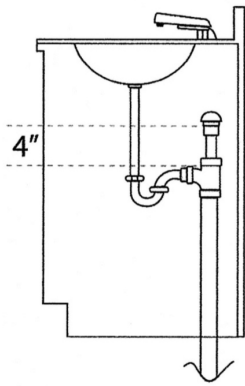

### VERTICAL STACK

FraJon AAV connects on top of the riser pipe

### STACK VENT

FraJon AAV connects on top of Vent Stack sanitary tee in wall, requires recessed box ventilated removable grille.