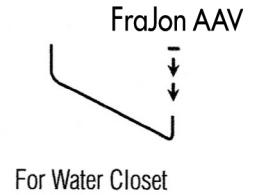

### VERTICAL STACK

FraJon AAV connects on top of the riser pipe

### STACK VENT

FraJon AAV connects on top of Vent Stack sanitary tee in wall, requires recessed box ventilated removable grille.