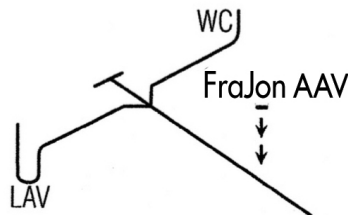

COMMON VENT