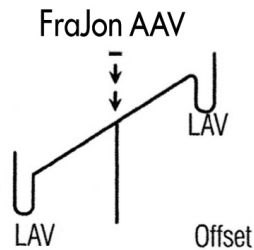

COMMON VENT