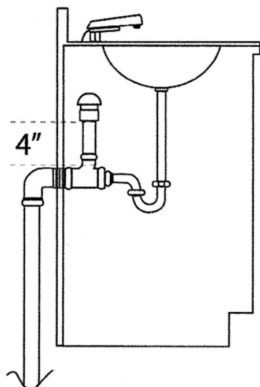

HORIZONTAL VENTING

FraJon AAV connects to a sanitary tee on its back