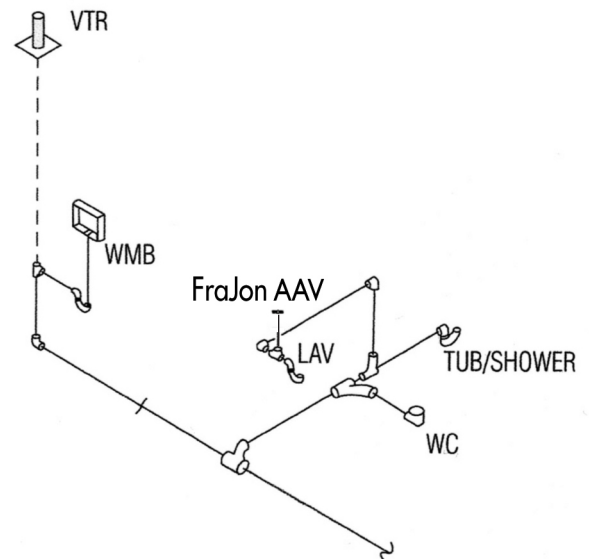

### VERTICAL STACK

FraJon AAV connects on top of the riser pipe

### STACK VENT

FraJon AAV connects on top of Vent Stack sanitary tee in wall, requires recessed box ventilated removable grille.

### HORIZONTAL VENTING

FraJon AAV connects to a sanitary tee on its back